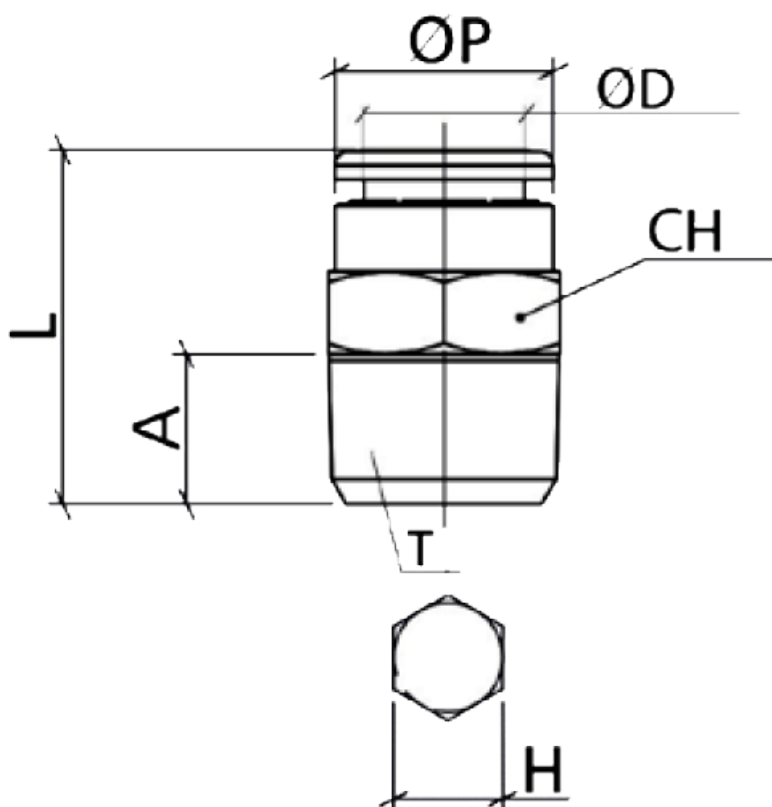

Article number: 589OTRC10R02

Description: Metal Push-in fitting, straight,  $\text{Ø}10\text{-}1/4$ " BSPT  
Type: OTRC10R02, Nickel plated brass

## Measures

A = 10  
CH = 16  
H = 6  
L = 31  
T = R1/4"  
 $\text{ØD}$  = 10  
 $\text{ØP}$  = 16